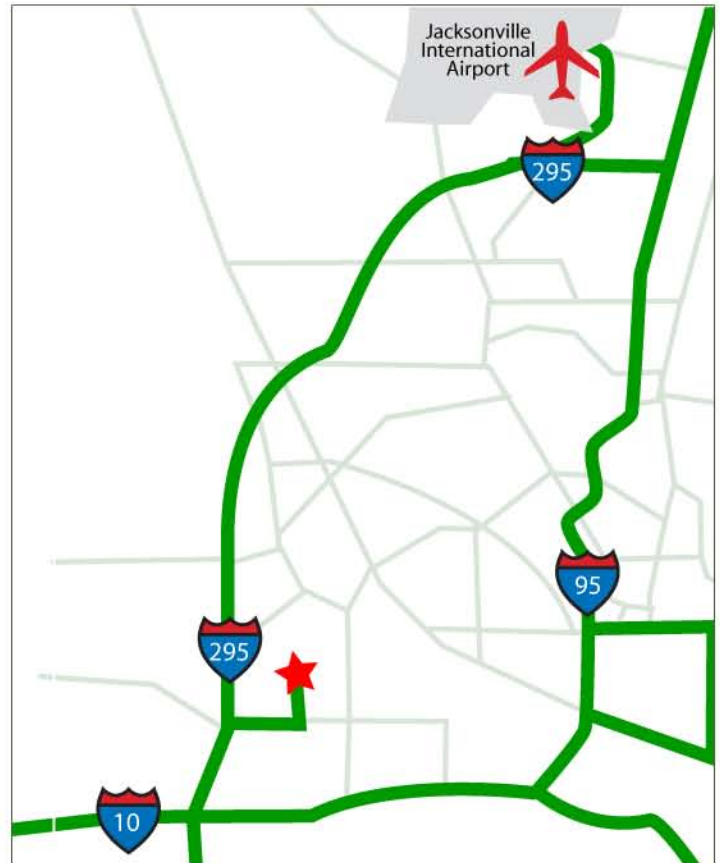

Jacksonville, Florida Map & Driving Directions

Alpha Packaging's Jacksonville Plant is located at 1550 North Ellis Road in Jacksonville, Florida.

Directions from Jacksonville

International Airport

Start going toward the Airport Exit on Dixie Clipper Drive. Continue on Service Road toward I-10/I-295 and turn right on International Airport Blvd. Take the I-295 South ramp toward I-10 and exit at Commonwealth Ave. Turn left on Commonwealth Ave and left on North Ellis Road. The plant is 0.6 miles down North Ellis on the left.

Phone Numbers

T. 866-896-5923 or 904-229-0505

F. 904-693-7850

Corporate Office & St. Louis Plant
1555 Page Industrial Blvd. • St. Louis, Missouri 63132
Tel 800-421-4772 or 314-427-4300. • Fax 314-427-5445

With additional operations in
Bethlehem, PA • Jacksonville, FL • Salt Lake City, UT • Ypsilanti, MI

www.alphap.com