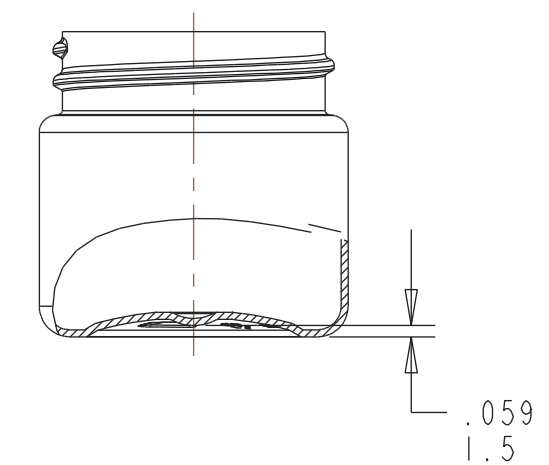

THREAD DETAIL
L38SP400 NECK FINISH
6 TPI, 1.0 THREAD TURN
.250 MIN. "I" DEPTH
SCALE 2.000

Decorating Template by Technigraph
Illustration Scale 1:1 Actual Size
[Registration/Tolerance: +/- .031-.046]

APPROVED: SCALE 1-1 Actual Size Technigraph
DATE: 04/03/17
TECHNIGRAPH STOCK NUMBER: Estimated decorating template

This preliminary decorating template is estimated.
Line trials using actual jar may be required to qualify
and confirm recommended deco live area.

ALPHA PACKAGING, INC
31 MARCH 2017
CLEVELAND, OHIO

NPD # 10722		DISCLAIMER: Alpha Packaging assumes no responsibility for form, fit and function of closures, accessories, and/or shelf life and compatability of intended contents with this bottle.					
©Alpha Packaging, Inc.	Color	Min. Thk (in)	Weight (g)	Overflow (mL)	Revisions		
All measurements are in inches, [mm]		.010	8.0 ± 1.0g	42 ± 2.5cc	A	"H" WAS .403 ±.015 & 1.576 WAS 1.550 12-SEPT-16, JAZ	
					B	"H" WAS .421 ±.015, 1.589 WAS 1.576 & ADDED MIN. WALL 31-MARCH-2017, JAZ	
Tolerance: Where not shown	NECK FINISH	L38SP400				Alpha Packaging, Inc. (314) 427-4300-(800) 421-4772 Scale: 1.000 Drawn By: J. ZITZMAN Date: 25-APRIL-16 DwgRev: B	
Decimal ±0.05 [1.27] Angular ±1°	MATERIAL:	PET				Approved By: Drawing NO: P0029RDJR038A	