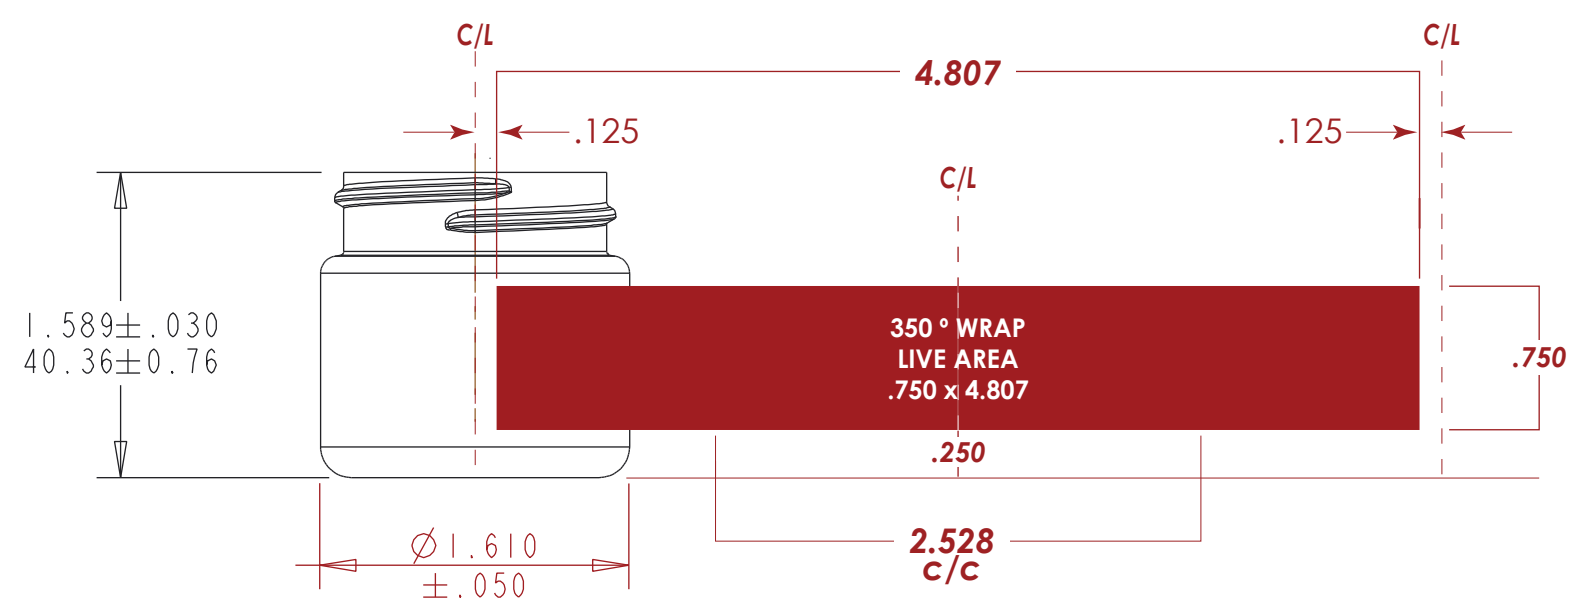

THREAD DETAIL
L38SP400 NECK FINISH
6 TPI, 1.0 THREAD TURN
.250 MIN. "I" DEPTH
SCALE 2.000

Decorating Template by Technigraph
Illustration Scale 1:1 Actual Size
[Registration/Tolerance: +/- .031-.046]

APPROVED: SCALE 1-1 Actual Size Technigraph
DATE: 04/03/17
TECHNIGRAPH STOCK NUMBER: Estimated decorating template

This preliminary decorating template is estimated.
Line trials using actual jar may be required to qualify
and confirm recommended deco live area.

ALPHA PACKAGING, INC
31 MARCH 2017
CLEVELAND, OHIO

NPD # 10722		DISCLAIMER: Alpha Packaging assumes no responsibility for form, fit and function of closures, accessories, and/or shelf life and compatability of intended contents with this bottle.					
©Alpha Packaging, Inc.	Color	Min. Thk (in)	Weight (g)	Overflow (mL)	Revisions		
All measurements are in inches, [mm]		.010	8.0 ± 1.0g	42 ± 2.5cc	A	"H" WAS .403 ±.015 & 1.576 WAS 1.550 12-SEPT-16, JAZ	
					B	"H" WAS .421 ±.015, 1.589 WAS 1.576 & ADDED MIN. WALL 31-MARCH-2017, JAZ	
Tolerance: Where not shown	NECK FINISH	L38SP400				Alpha Packaging, Inc. (314) 427-4300-(800) 421-4772 Scale: 1.000 Drawn By: J. ZITZMAN Date: 25-APRIL-16 DwgRev: B	
Decimal ±0.05 [1.27] Angular ±1°	MATERIAL:	PET				Approved By: Drawing NO: P0029RDJR038A	