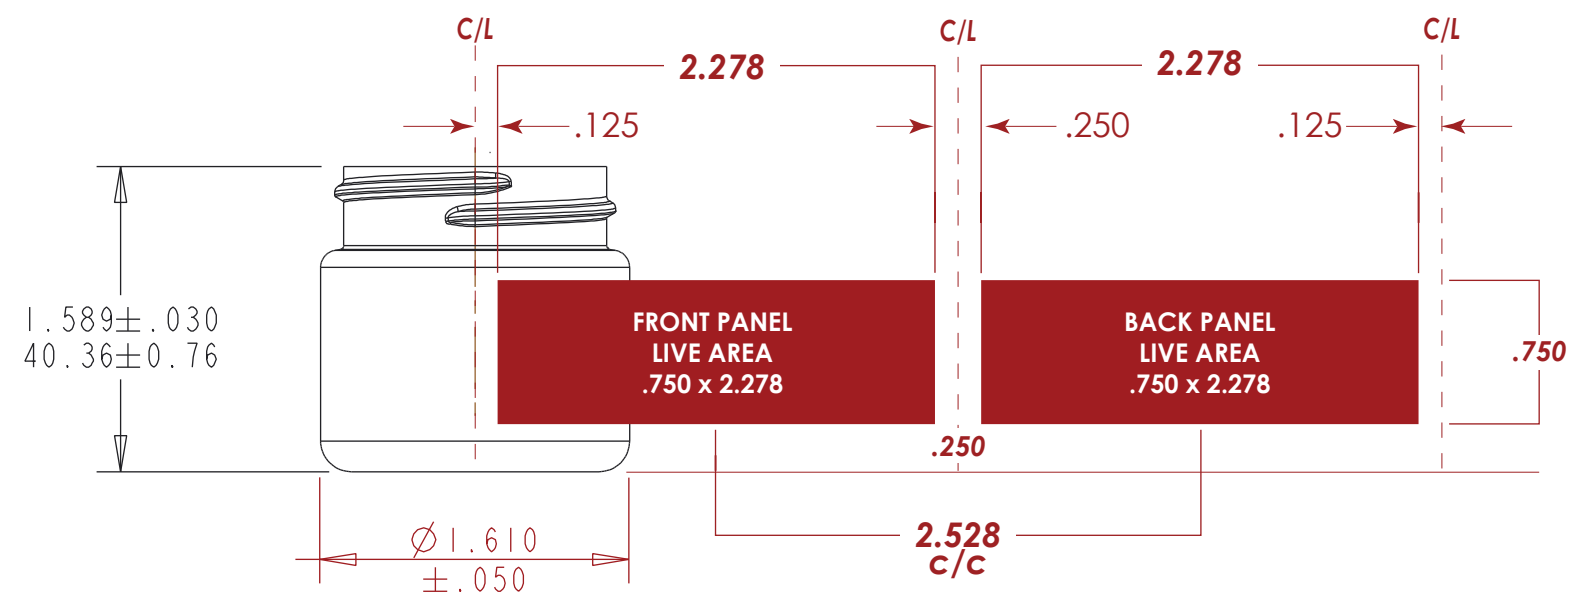

THREAD DETAIL
L38SP400 NECK FINISH
6 TPI, 1.0 THREAD TURN
.250 MIN. "I" DEPTH
SCALE 2.000

Decorating Template by Technigraph
Illustration Scale 1:1 Actual Size
[Registration/Tolerance: +/- .031-.046]

APPROVED: SCALE 1-1 Actual Size Technigraph
DATE: 04/03/17
TECHNIGRAPH STOCK NUMBER: Estimated decorating template

This preliminary decorating template is estimated.
Line trials using actual jar may be required to qualify
and confirm recommended deco live area.

ALPHA PACKAGING, INC
31 MARCH 2017
CLEVELAND, OHIO

NPD # 10722		DISCLAIMER: Alpha Packaging assumes no responsibility for form, fit and function of closures, accessories, and/or shelf life and compatability of intended contents with this bottle.					
©Alpha Packaging, Inc.	Color	Min. Thk (in)	Weight (g)	Overflow (mL)	Revisions		
All measurements are in inches, [mm]		.010	8.0 ± 1.0g	42 ± 2.5cc	A	"H" WAS .403 ±.015 & 1.576 WAS 1.550 12-SEPT-16, JAZ	
					B	"H" WAS .421 ±.015, 1.589 WAS 1.576 & ADDED MIN. WALL 31-MARCH-2017, JAZ	
Tolerance: Where not shown	NECK FINISH	L38SP400				Alpha Packaging, Inc. (314) 427-4300-(800) 421-4772 Scale: 1.000 Drawn By: J. ZITZMAN Date: 25-APRIL-16 DwgRev: B	
Decimal ±0.05 [1.27] Angular ±1°	MATERIAL:	PET				Approved By: Drawing NO: P0029RDJR038A	