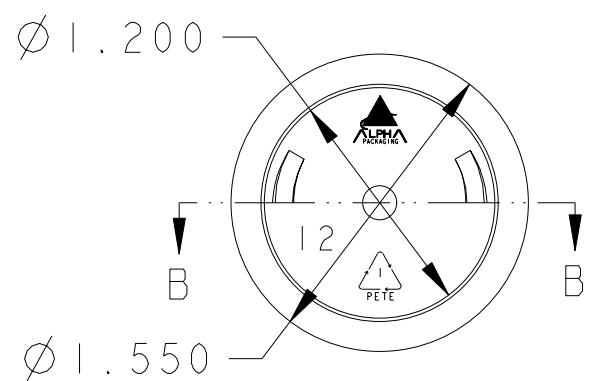

SCALE 1-1 Actual Size Technigraph CORPORATION

APPROVED: **DATE: 01/04/18**
The ART & TECHNOLOGY of PACKAGE DECORATION
TECHNIGRAPH STOCK NUMBER: Estimated decorating template

This preliminary decorating template is for the bottle defined per
 • Alpha drawing number 4LRIC24M410 •
 For specific bottle details please refer to the latest
 engineer drawing/revision for this container.

Neck Finish: M24SP410 Special		DISCLAIMER: Alpha Packaging assumes no responsibility for form, fit and function of closures, accessories, and/or shelf life and compatability of intended contents with this bottle.				
© Alpha Packaging, Inc. All measurements are in inches	Min Thk	Color	Weight	Std. Pack	Revisions	
	.010	All Colors	14.5 Gms±1	550, Bulk		
Neck Dimensions: T = .932±.008 E = .848±.008 H = .646±.015 I = .516 MIN S = .046±.015				Tolerance: Where not shown Decimal ±0.050 Angular ±1°		 Packaging, Inc. (314) 427-4300--(800) 421-4772 Scale: Drawn By: SCT Date: 07-12-04 4oz COSMO, PET, 24-410 CT Approved By: SJ Drawing NO: 4LRICM24M410
Overflow Capacity: 130 ml ± 5				Material: PET	DwgRev: -	